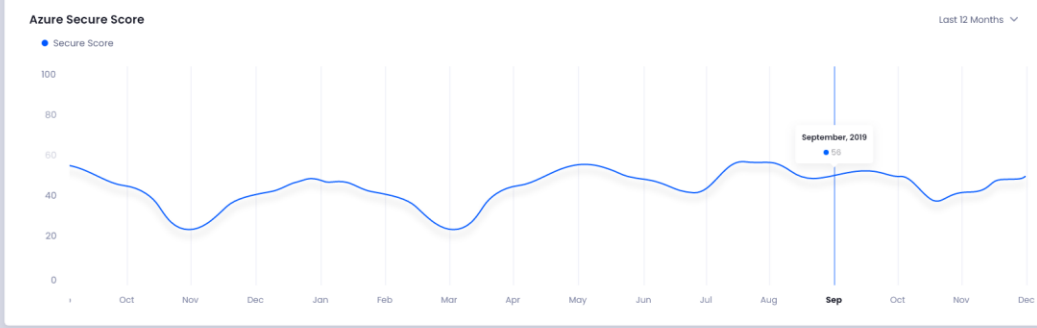

### Aztec Overview

Days Weeks Months Jan, 2019 - Dec, 2019

Overall Secure Score

**48%** (28 of 58 points)

1.3% ↓ than last year

Organizations Like Yours

**45%** (26 of 58 points)

Unhealthy Devices

**650**

1.2% ↓ than last year

Security Alerts

**114**

2.3% ↑ than last month

IMPROVEMENT ACTIONS	SCORE IMPACT	STATUS	CATEGORY
Turn on Firewall in MacOS	+0.9%	To Be Addressed	Device
Require MFA for Administrative roles	+0.89%	To Be Addressed	1856
Turn on Microsoft Defender Antivirus PUA Protection	+0.89%	To Be Addressed	1449
Block process creations originating from PSEXEC and WMI Communications	+0.89%	To Be Addressed	1432
Use Advanced protection against ransomware	+0.8%	To Be Addressed	2029
Block Win32 API calls from Office macros	+0.8%	To Be Addressed	1689
Block Execution of potentially obfuscated scripts	+0.8%	To Be Addressed	2029